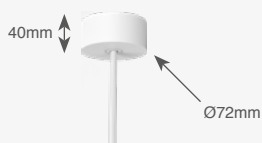

IP20

960°C

Features:

Available with E27 socket or Titan LED. Titan LED comes with a diffusor glass for more visual comfort. Suspension set 2000mm included (4000mm optional). Aluminium die-casted, compact design. High quality components. Various colors available.

Available colors - 000.0000.00.000.XX
Other RAL colors on request

Suspension sets

Suspension set 2000mm (INCLUDED):

Suspension set 4000mm (OPTIONAL):

Connection box

Ceiling box comes in the same color as the luminaire housing
Single suspension wire + textile power cable
• Luminaire color white: white cable
• Luminaire color grey: grey cable
• All other luminaire colors: black cable
Strain relief integrated

White 4000mm - 3x0.75mm ²	102.13.01-4
White 4000mm - 5x0.75mm ²	102.15.01-4
Black 4000mm - 3x0.75mm ²	102.13.03-4
Black 4000mm - 5x0.75mm ²	102.15.03-4
Grey 4000mm - 3x0.75mm ²	102.13.18-4
Grey 4000mm - 5x0.75mm ²	102.15.18-4