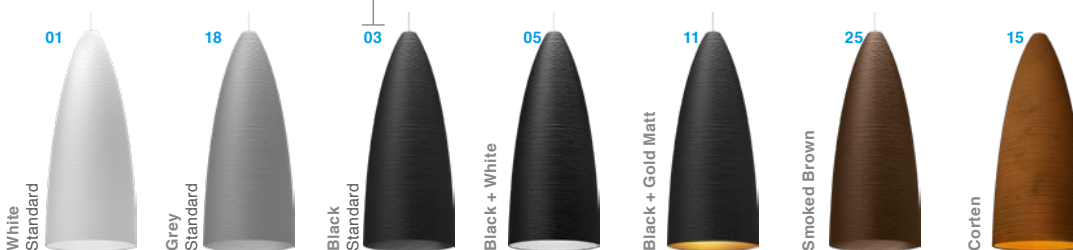

000.0000.00.000.XX

* LED light output represent values of LED chip. System light output incl. light losses of luminaire
** LED power values excl. driver. System power values incl. driver power consumption (driver efficiency of 87% used as reference)

Lumen Maintenance Bridgelux COB LED (Tc=85°C)		
L70B50: >100 000 hrs	L70B20: >100 000 hrs	L70B10: >100 000 hrs
L80B50: >100 000 hrs	L80B20: >100 000 hrs	L80B10: >100 000 hrs
L90B50: >100 000 hrs	L90B20: >50 000 hrs	L90B10: >50 000 hrs

Available colors - 000.0000.00.000.XX
Other RAL colors on request