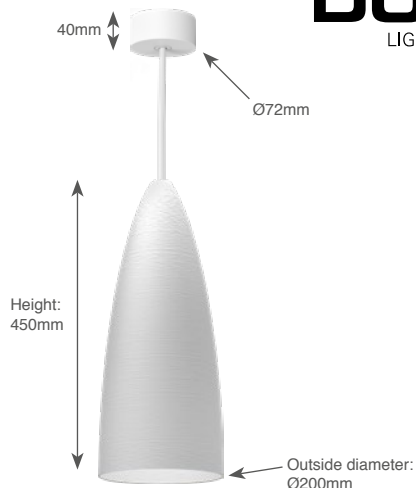

Pollux 450 Textured

Technical Datasheet

DOXIS
LIGHTING FACTORY

General	
Mounting	Suspended
Material	Aluminium
Lightsources	E27 or Titan
Dimmable	Titan: yes E27: lightsources dependent
Cooling	Passive
Energy Class	A++
Photobiol. Safety	RG1
Class	class I

IP20

960°C

Features:

Available with E27 socket or Titan LED. Titan LED comes with a diffusor glass for more visual comfort. Suspension set 2000mm included (4000mm optional). Aluminium die-casted, compact design. High quality components. Various colors available.

White 4000mm - 3x0.75mm ²	102.13.01-4
White 4000mm - 5x0.75mm ²	102.15.01-4
Black 4000mm - 3x0.75mm ²	102.13.03-4
Black 4000mm - 5x0.75mm ²	102.15.03-4
Grey 4000mm - 3x0.75mm ²	102.13.18-4
Grey 4000mm - 5x0.75mm ²	102.15.18-4